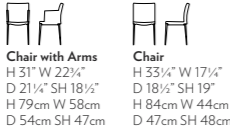

Chair with Arms
H 31" W 22 1/4"
D 21 1/4" SH 18 1/2"
H 79cm W 58cm
D 54cm SH 47cm

Chair
H 33 1/4" W 17 1/4"
D 18 1/2" SH 19"
H 84cm W 44cm
D 47cm SH 48cm