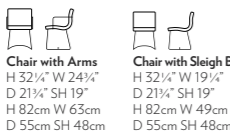

standing comfort. It is offered with multiple options for the base, all finished in brilliant chrome: square legs, a sleigh base, a swivel base and a base on castors. The chair with sleigh base is now available with arms. Covers are removable.