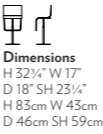

Dimensions
H 32 1/4" W 17"
D 18" SH 23 1/4"
H 83cm W 43cm
D 46cm SH 59cm