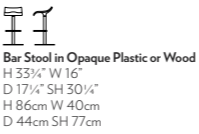

Bar Stool in Opaque Plastic or Wood
H 33 1/4" W 16"
D 17 1/4" SH 30 1/4"
H 86cm W 40cm
D 44cm SH 77cm