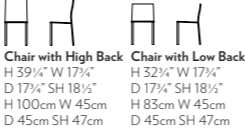

Chair with High Back
H 39 1/4" W 17 1/4"
D 17 1/4" SH 18 1/2"
H 100cm W 45cm
D 45cm SH 47cm

Chair with Low Back
H 32 1/4" W 17 1/4"
D 17 1/4" SH 18 1/2"
H 83cm W 45cm
D 45cm SH 47cm