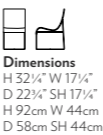

MIRLINO Giancarlo Mino

Stylish stool available in walnut or black-stained oak veneer.