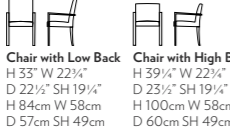

FINN Thibault Desombre

Sculptural dining chair with an upholstered back attached to a contoured wooden seat by steel rods with a nickel finish. It is offered with dark brown or ebony oak legs. The cover is removable.