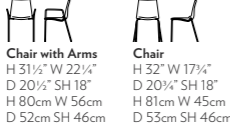

Chair with Arms
H 31 1/4" W 22 1/4"
D 20 1/4" SH 18"
H 80cm W 56cm
D 52cm SH 46cm

Chair
H 32" W 17 1/4"
D 20 1/4" SH 18"
H 81cm W 45cm
D 53cm SH 46cm