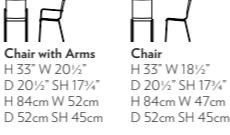

Chair with Arms
H 33" W 20 1/4"
D 20 1/4" SH 17 1/4"
H 84cm W 52cm
D 52cm SH 45cm

Chair
H 33" W 18 1/2"
D 20 1/4" SH 17 1/4"
H 84cm W 47cm
D 52cm SH 45cm