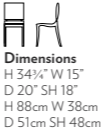

Dimensions
H 34 1/4" W 15"
D 20" SH 18"
H 88cm W 38cm
D 51cm SH 48cm