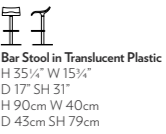

Bar Stool in Translucent Plastic
H 35 1/4" W 15 1/4"
D 17" SH 31"
H 90cm W 40cm
D 43cm SH 79cm